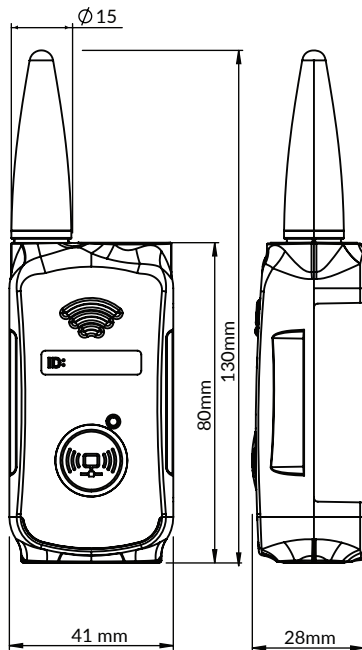

LWVB-150

Wireless Signal Repeater

Product Drawing:

Designed to work with WatchmanOne wireless base stations and is compatible with a full range of WatchmanOne wireless transmitters.

Long range secure communication protocols using licence free 433Mhz radio frequency.

Bi directional wireless communications with the base station allows for communication status reporting.

When covering large distances or where obstacles block the signal of wireless transmitters, repeaters can be used to create interconnecting mesh network to aid communications.

Technical Specifications:

RF Frequency:	433Mhz
RF Range:	1km open space (250m typical) 5V
Power:	external power supply (provided)
Weight:	73g
IP Rating:	IP45
Power Connector:	Push fit twist lock
Operating Temperature:	-20°C to 55°C

Mounting: _____ Integral magnetic strip
or optional mounting bracket